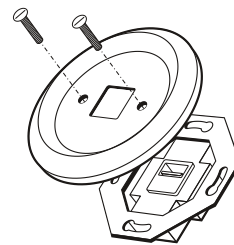

Porcelain switches - USB charger

ROO

DIMENSIONS

VOLTAGE

Input = 100/240V, 50/60 Hz
Output = 5V DC, 1A
IP20

WIRING DIAGRAM

OPTIONS

USB charger

SCREWS

Stainless
Black
Silver
Brass
White

TIGHTENING TORQUE

ASSEMBLY

COMPATIBILITY OF BOXES

FRAGILE

HANDLE WITH CARE

BLOCKED FOR TRANSPORT