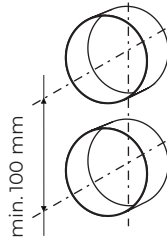

DISTANCE BETWEEN BOXES