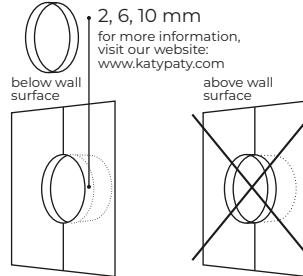

GAP

for gap below the wall surface
use following reduction

COLORS (SURFACE)

Glossy
Matt

SCREWS

Stainless
Black
Silver
Brass
White