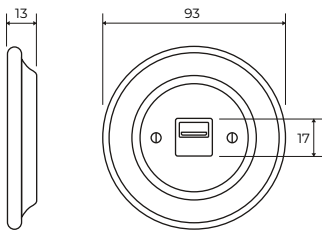

Porcelain switches - USB charger

ROO

DIMENSIONS

VOLTAGE

Input = 100/240V, 50/60 Hz
Output = 5V DC, 1A
IP20

WIRING DIAGRAM

OPTIONS

USB charger

Weight: 140g